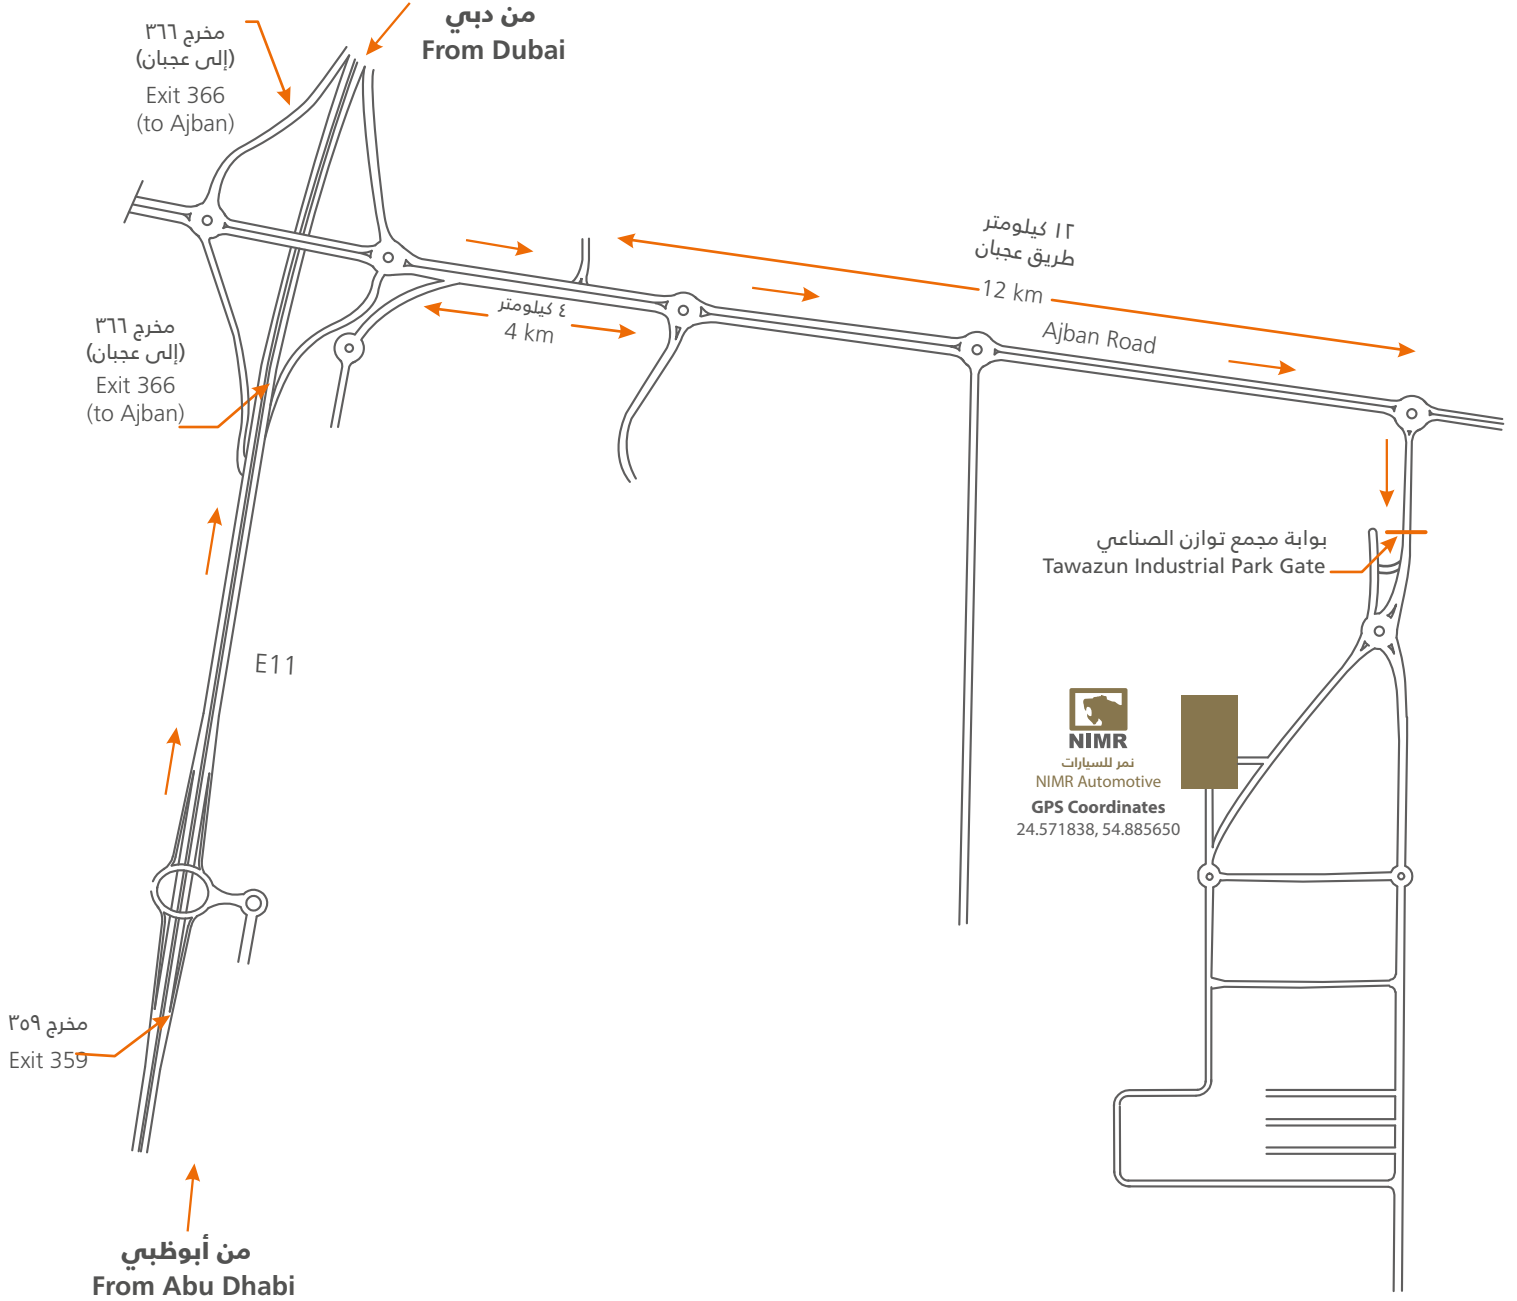

LOCATION MAP

NIMR AUTOMOTIVE

خارطة الموقع

نمر للسيارات

Note:

All visitors require a gate pass to be able to enter NIMR. Please coordinate with the person you will meet to make the necessary arrangements at least 2 working days before your visit